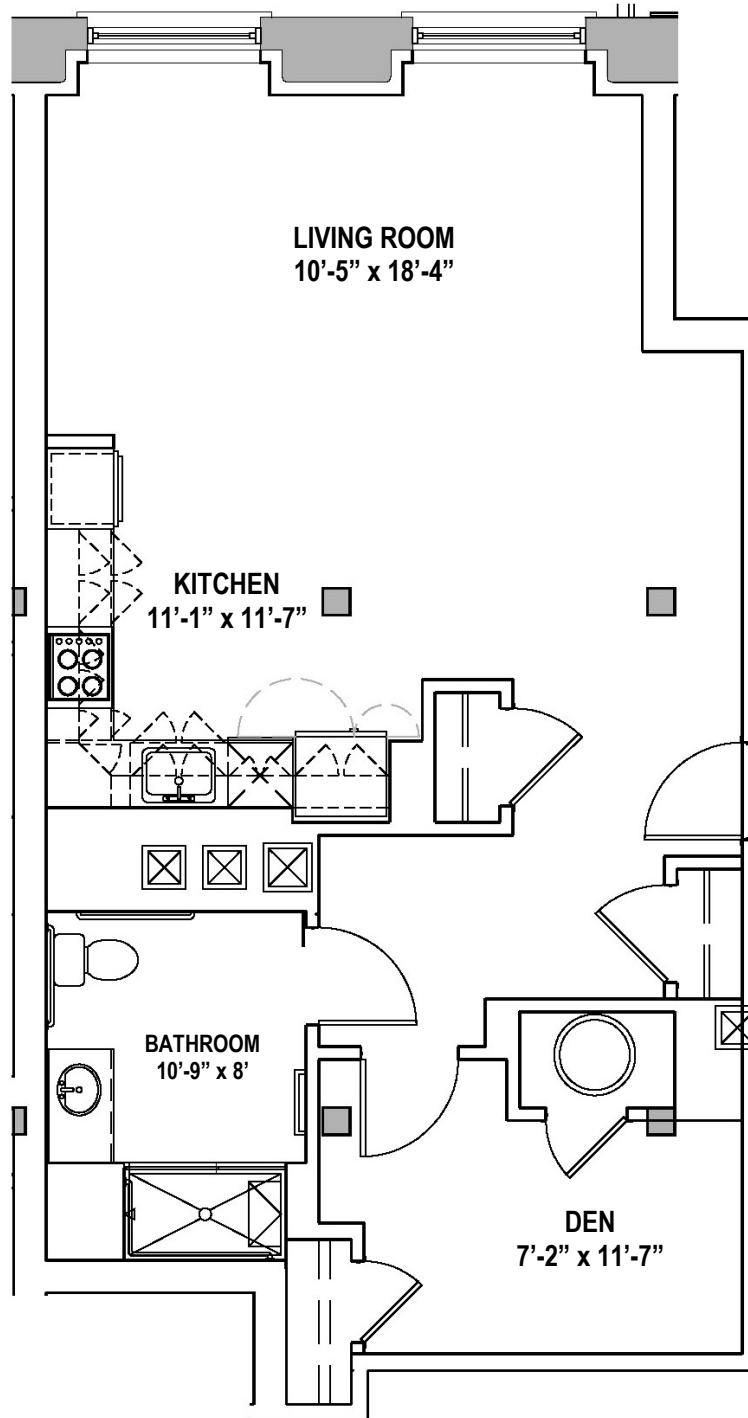

# UNIT R (HP) - Studio\*

774 square feet

Den, 3/4 Bath

*\* The dimensions, size, configuration and other information contained on this sheet are subject to change without notice and are meant to be illustrative only.*