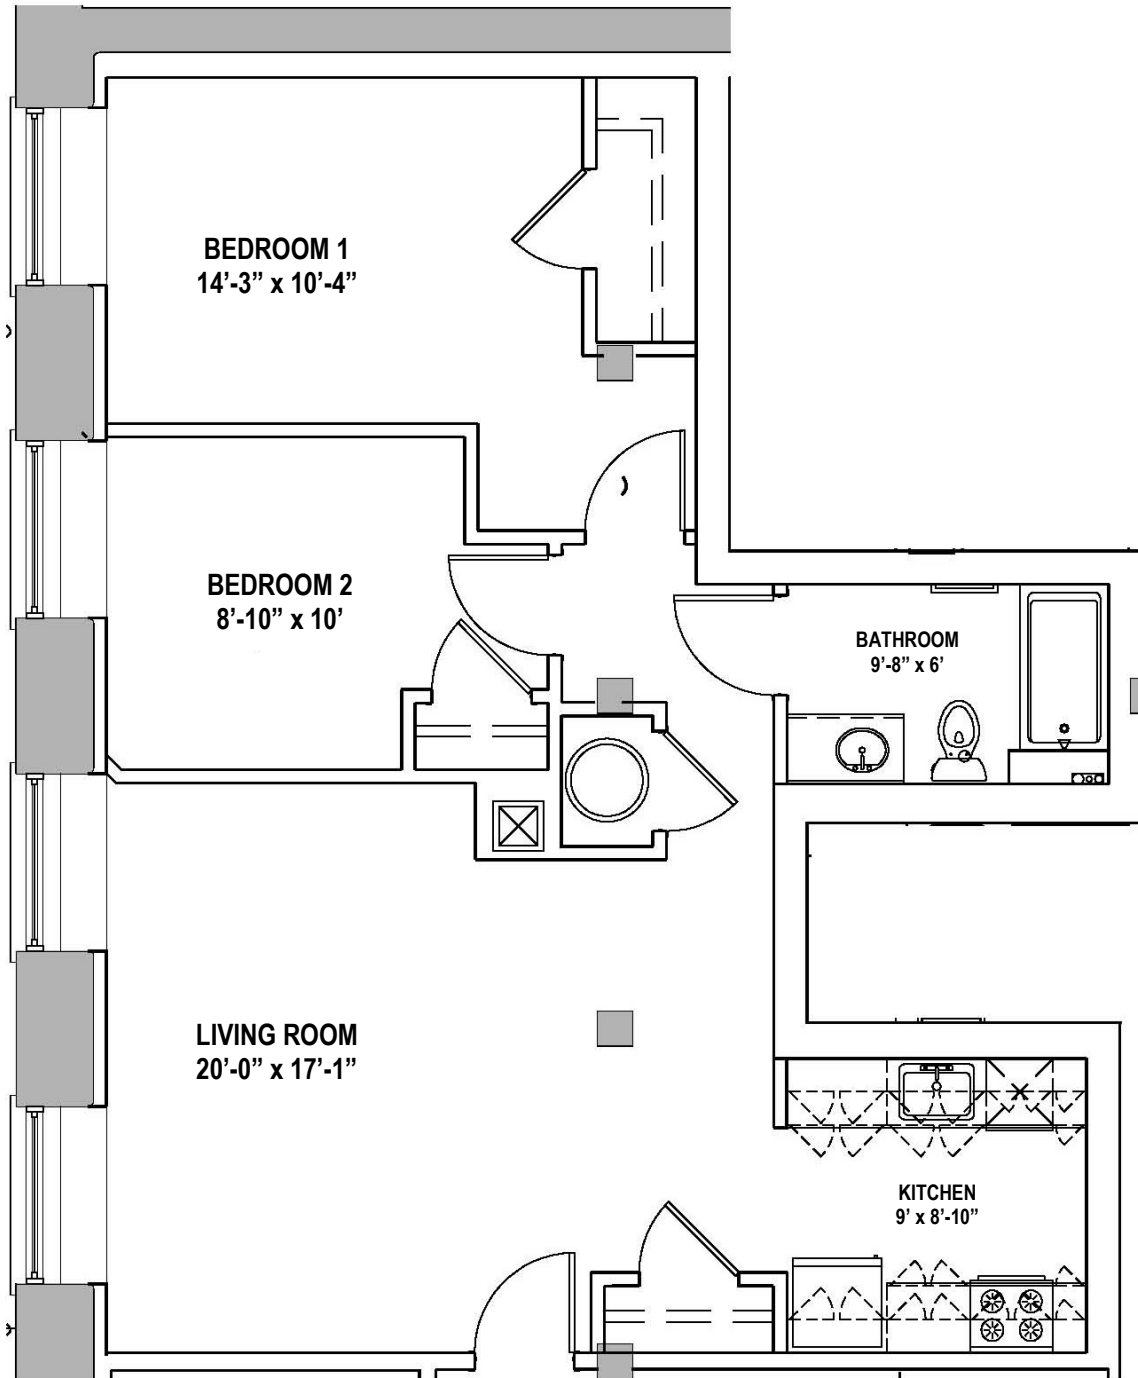

COTTON MILL

UNIT A-1*
889 square feet
2 Bedroom, 1 Bath

** The dimensions, size, configuration and other information contained on this sheet are subject to change without notice and are meant to be illustrative only.*