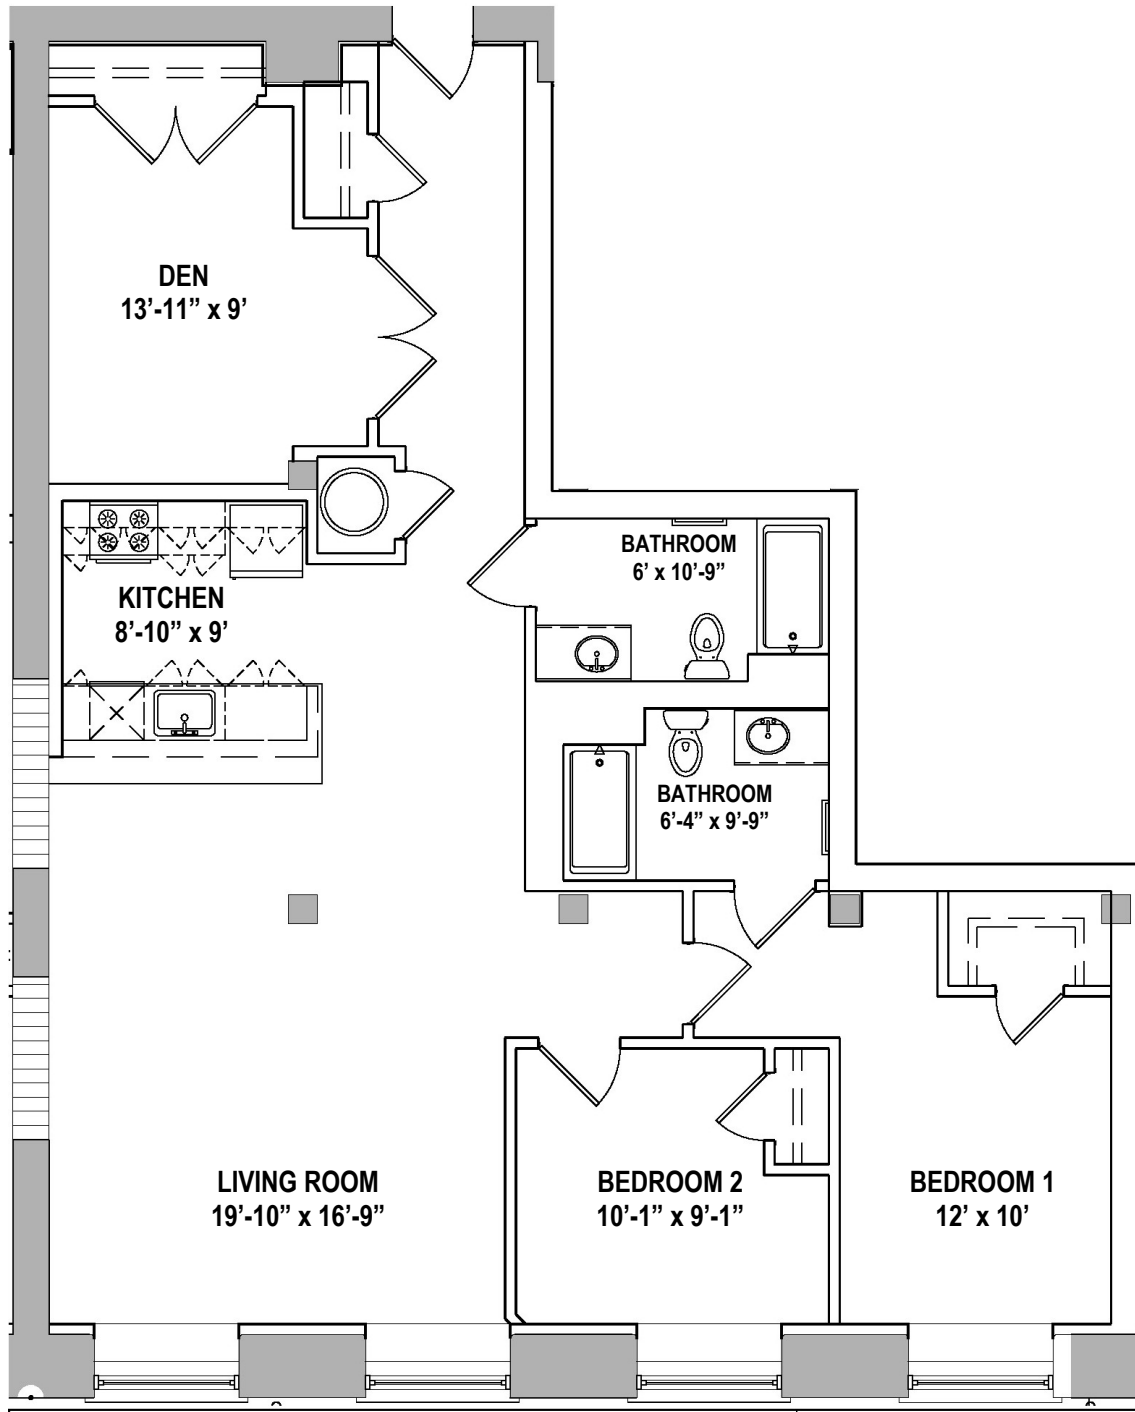

COTTON MILL

UNIT L*

1,324 square feet
2 Bedrooms, Den, 2 Baths

** The dimensions, size, configuration and other information contained on this sheet are subject to change without notice and are meant to be illustrative only.*