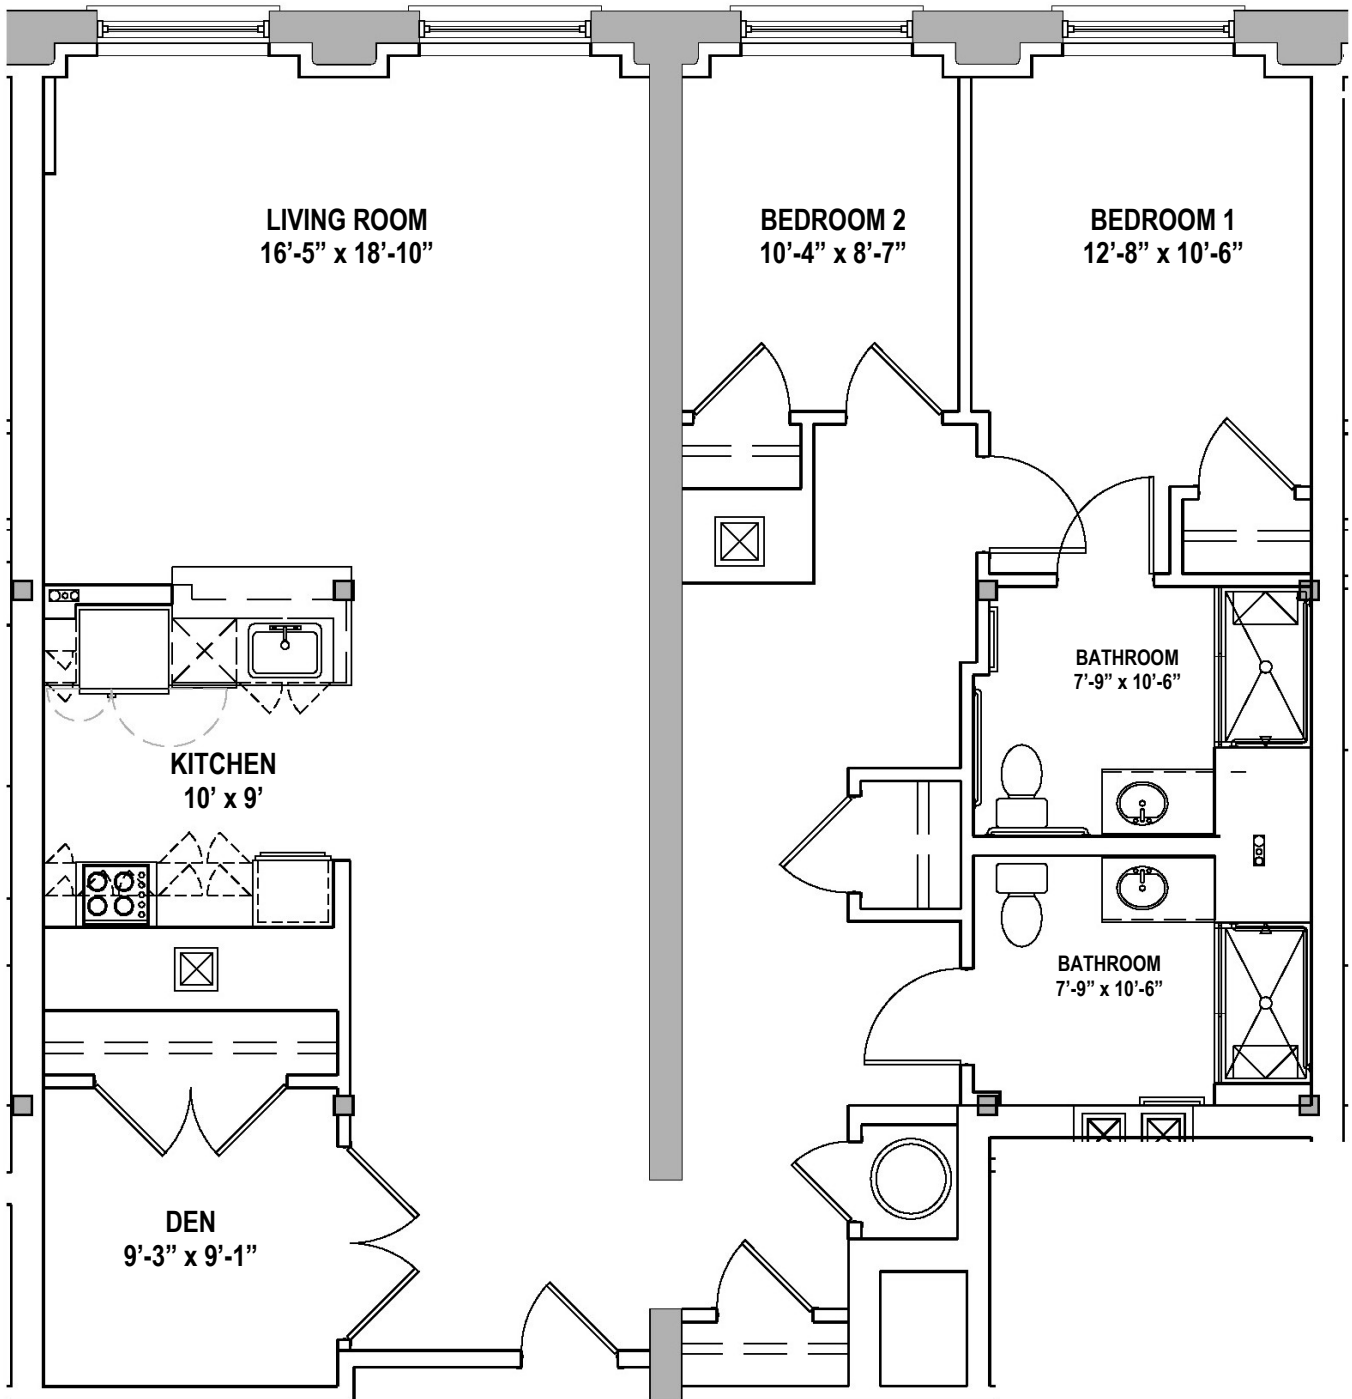

COTTON MiLL

UNIT F (HP)*

1,449 square feet
2 Bedrooms, Den, (2) 3/4 Baths

* The dimensions, size, configuration and other information contained on this sheet are subject to change without notice and are meant to be illustrative only.