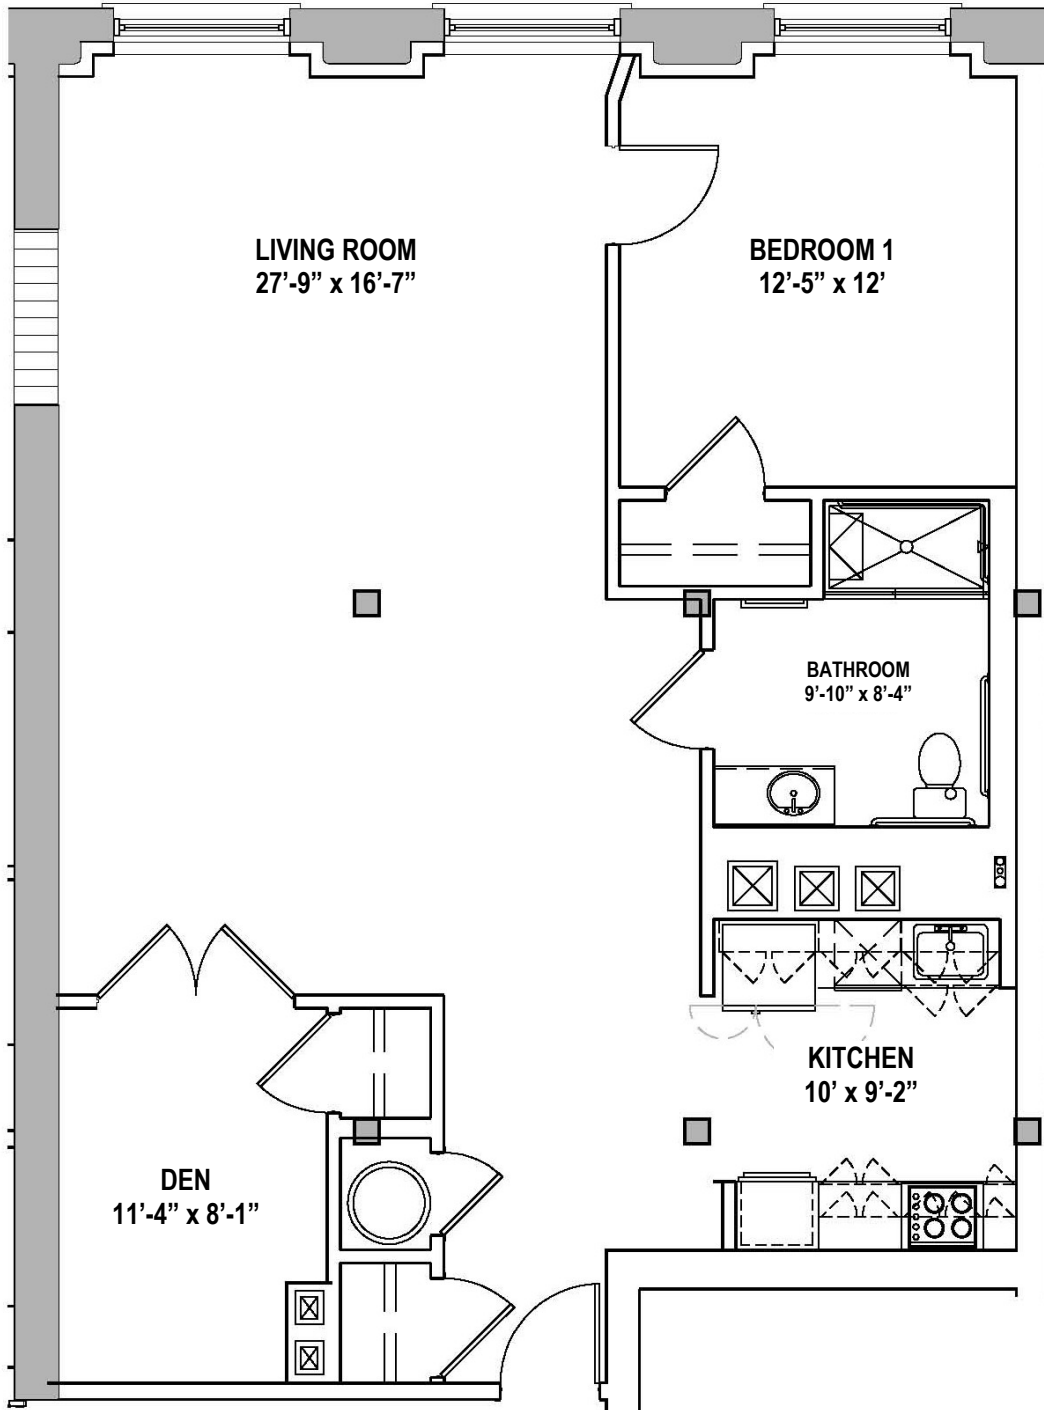

COTTON MILL

UNIT E (HP)*

1,100 square feet
1 Bedroom, Den, 3/4 Bath

* The dimensions, size, configuration and other information contained on this sheet are subject to change without notice and are meant to be illustrative only.