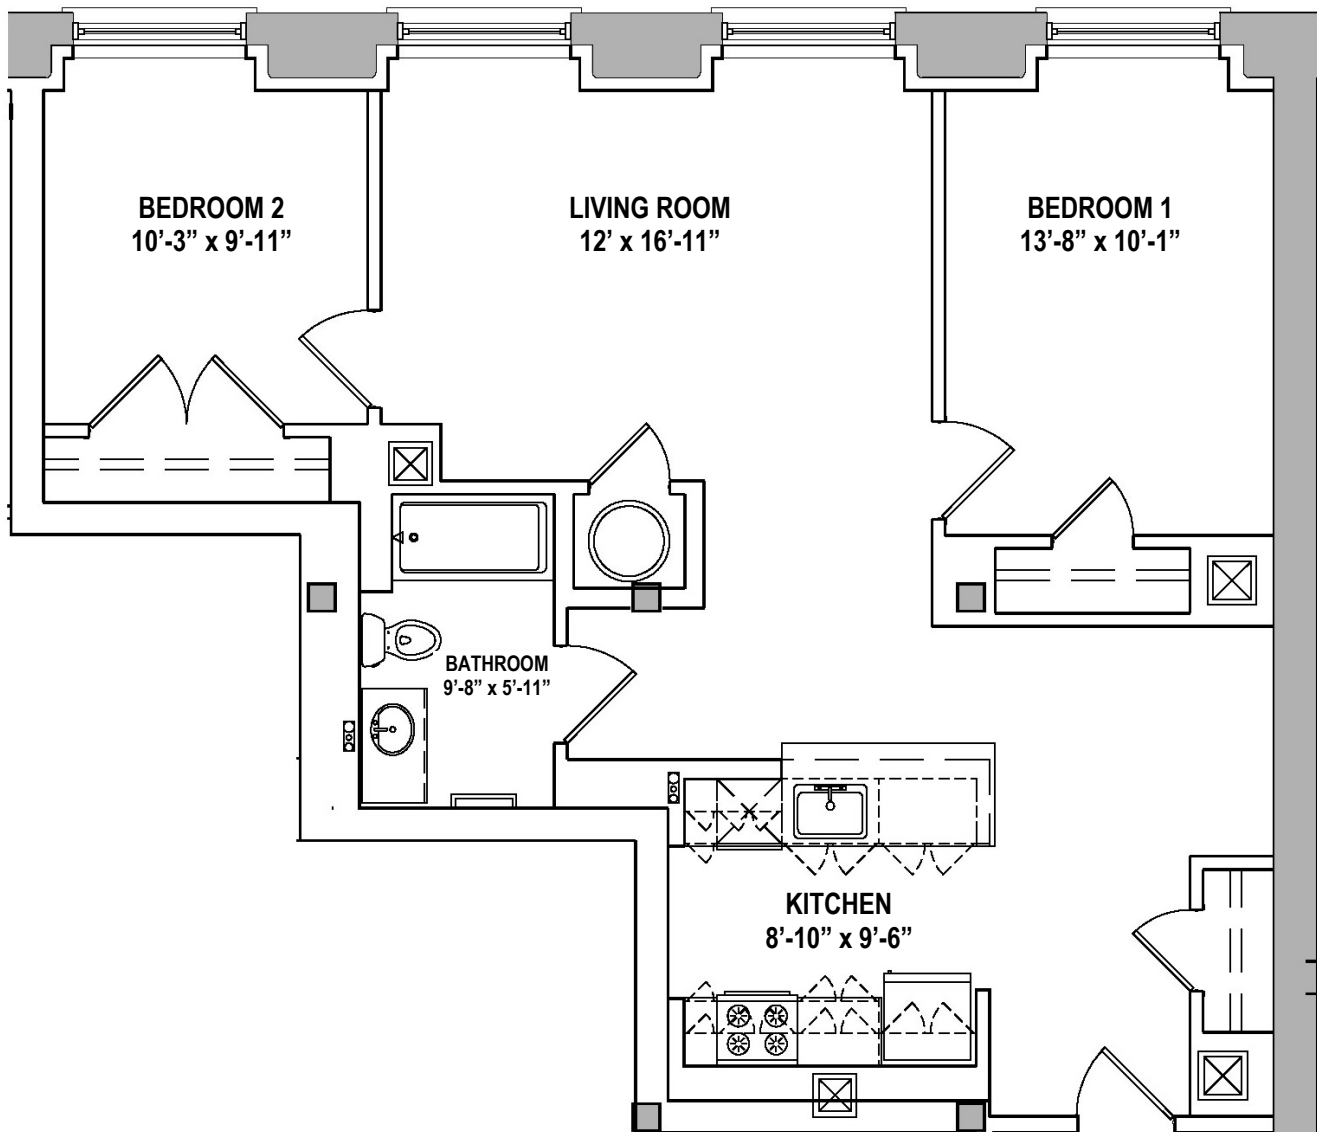

COTTON MILL

UNIT D*

912 square feet
2 Bedroom, 1 Bath

** The dimensions, size, configuration and other information contained on this sheet are subject to change without notice and are meant to be illustrative only.*