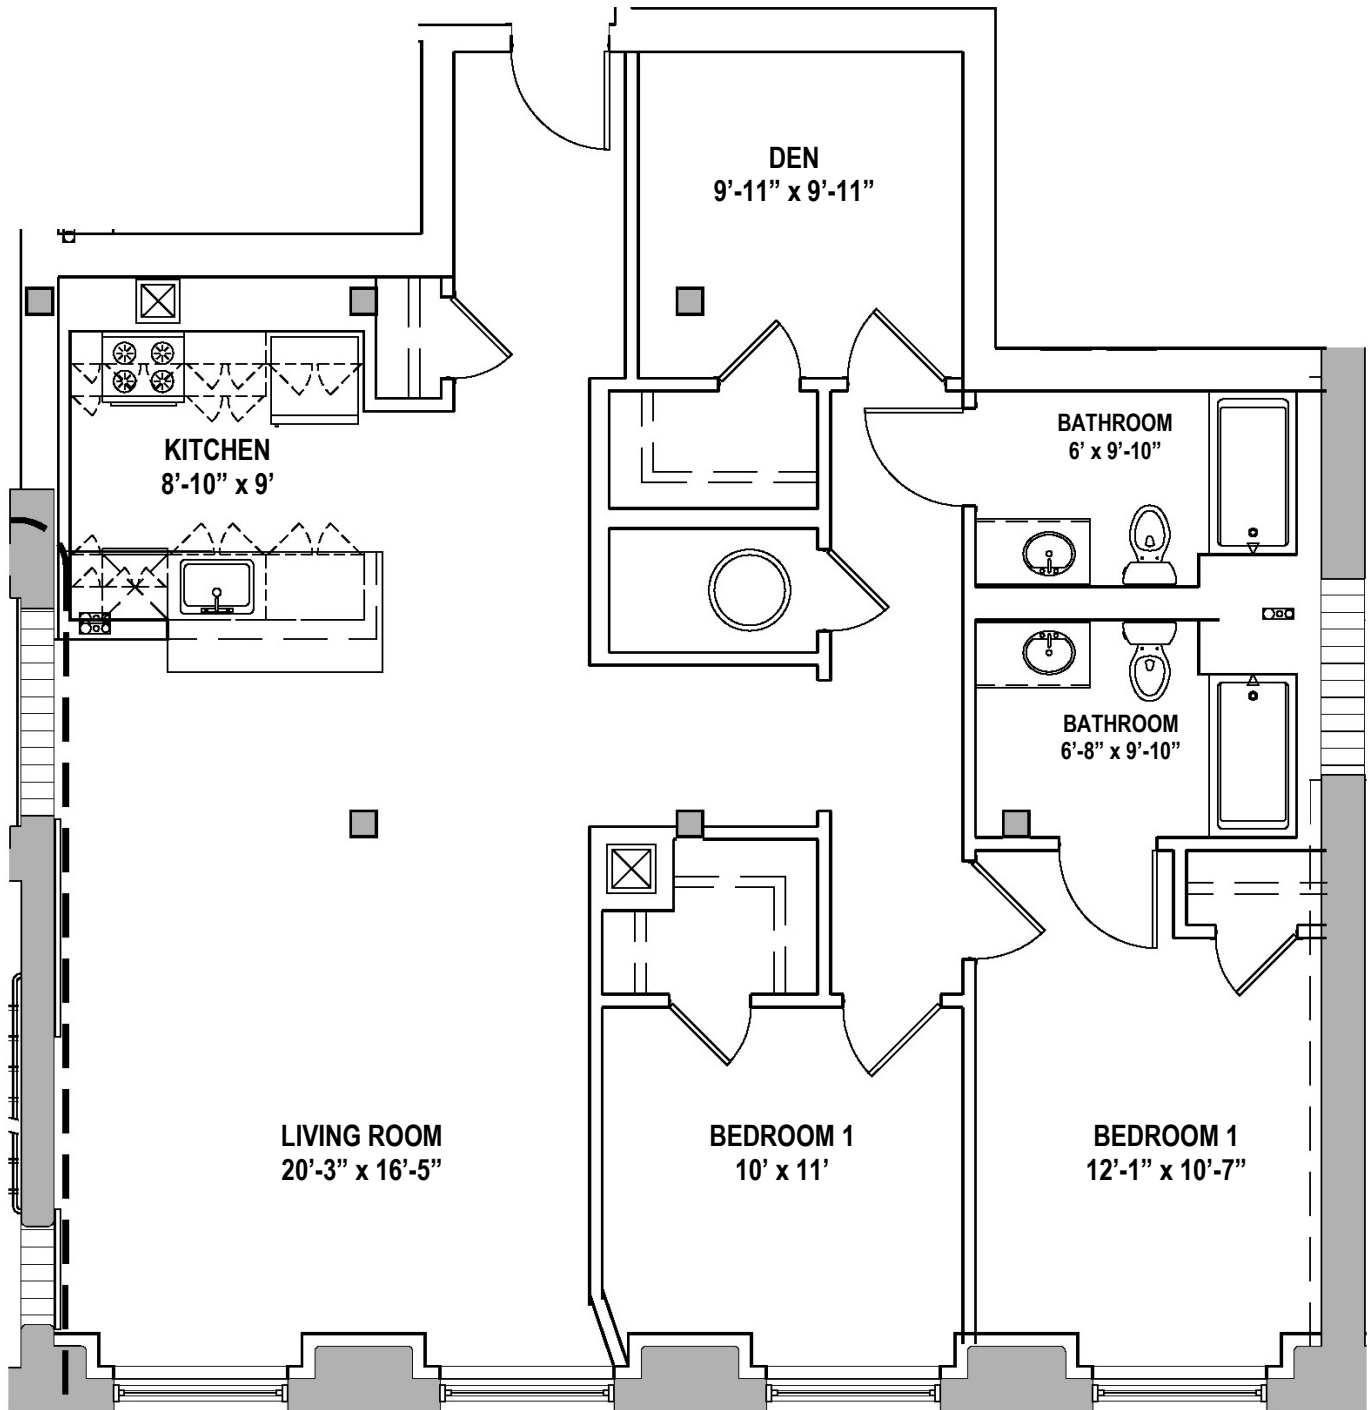

COTTON MILL

UNIT K*

1,337 square feet
2 Bedrooms, Den, 2 Baths

* The dimensions, size, configuration and other information contained on this sheet are subject to change without notice and are meant to be illustrative only.