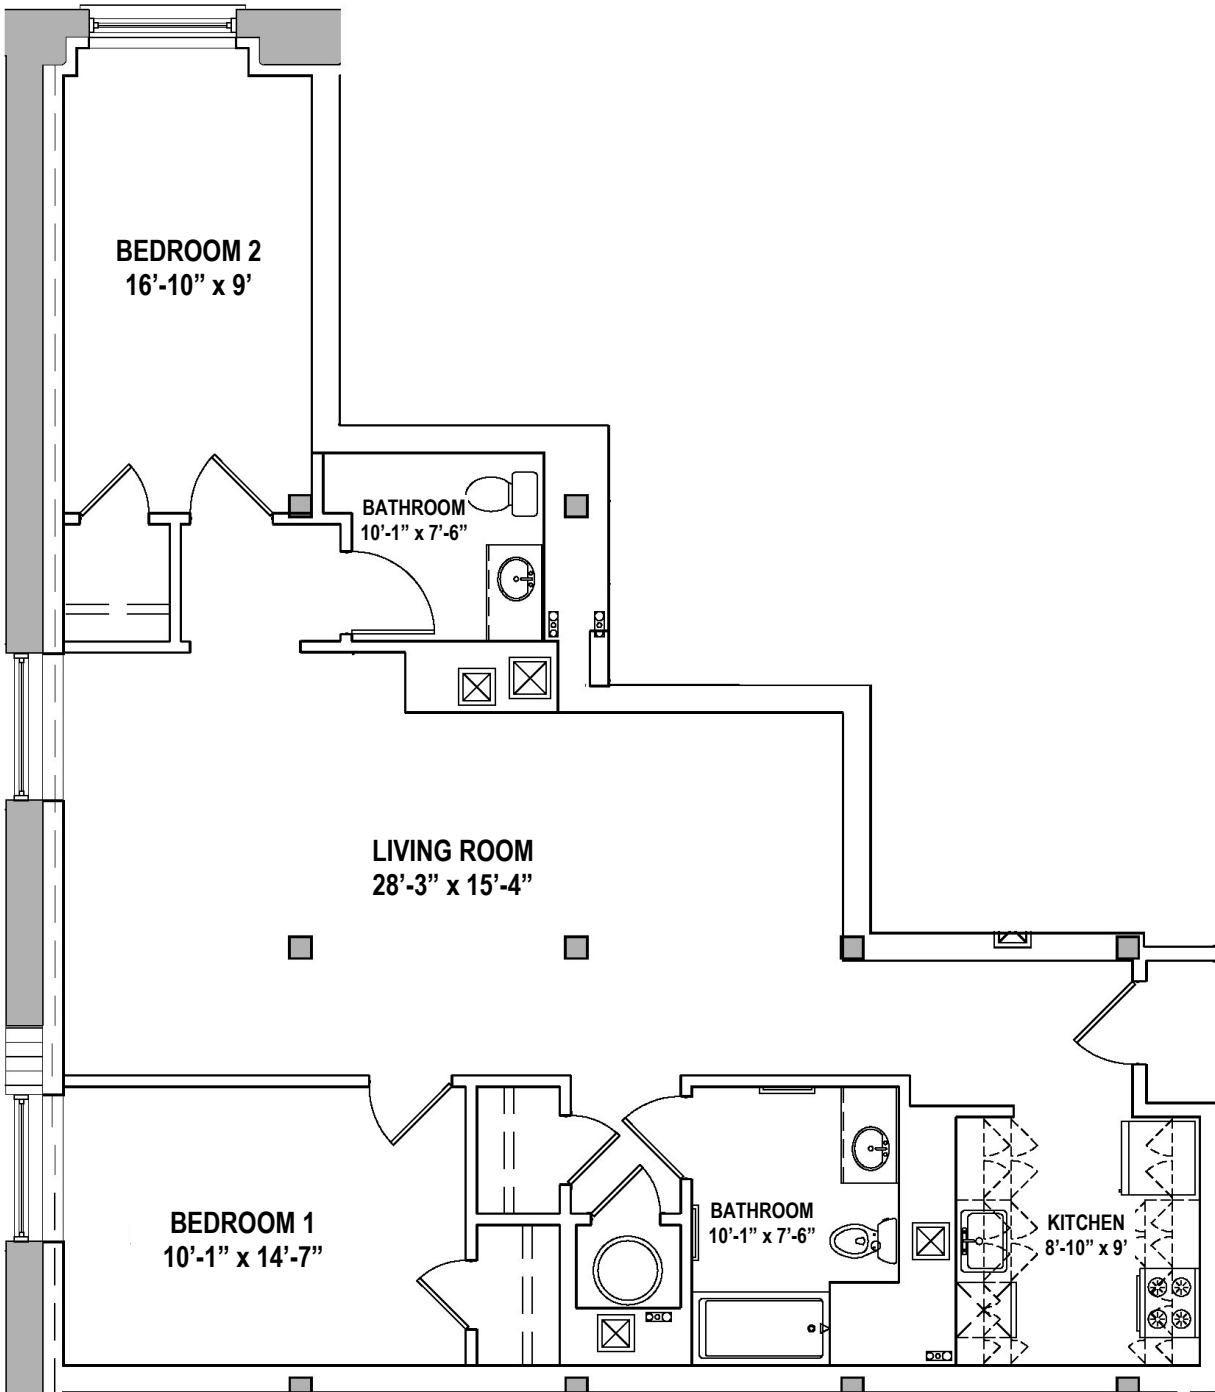

COTTON MILL

UNIT C*

1,130 square feet
2 Bedroom, 1 + 1/2 Bath

* The dimensions, size, configuration and other information contained on this sheet are subject to change without notice and are meant to be illustrative only.