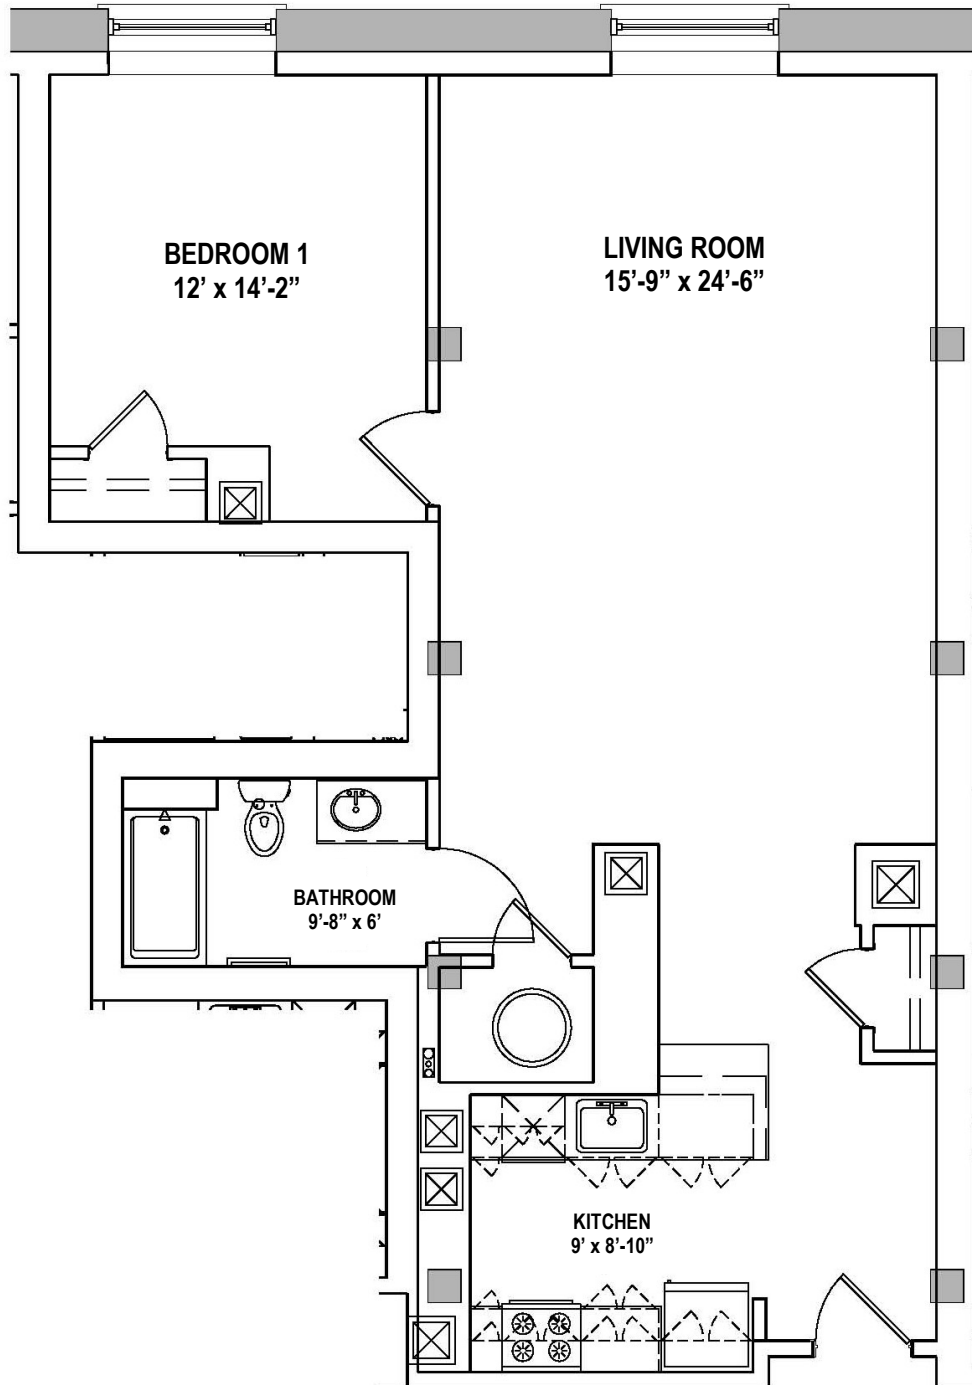

COTTON MiLL

UNIT B*

871 square feet
1 Bedroom, 1 Bath

** The dimensions, size, configuration and other information contained on this sheet are subject to change without notice and are meant to be illustrative only.*