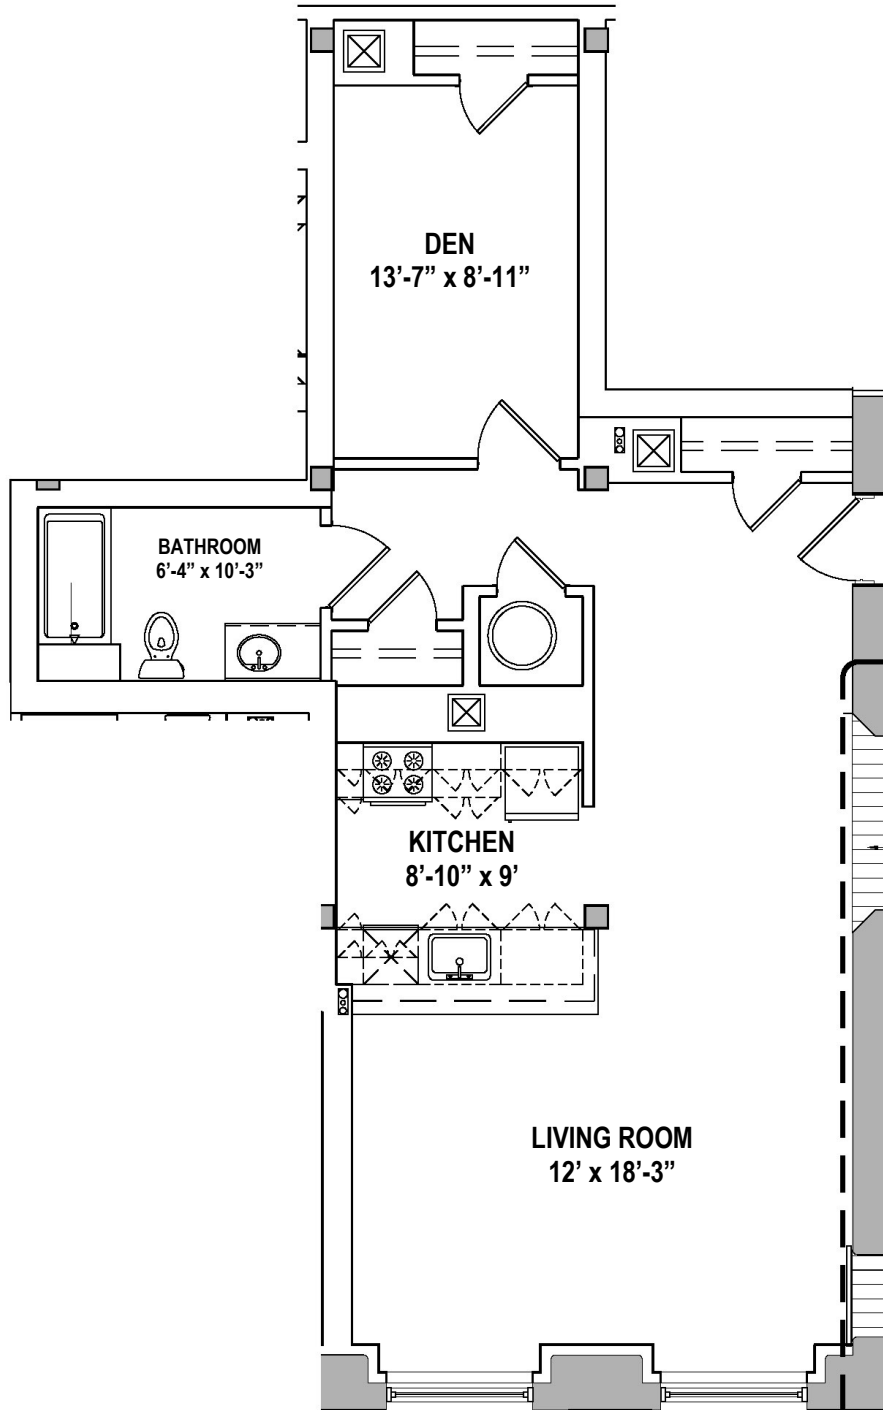

COTTON MiLL

UNIT H (Studio)*

818 square feet

Den, 1 Bath

** The dimensions, size, configuration and other information contained on this sheet are subject to change without notice and are meant to be illustrative only.*