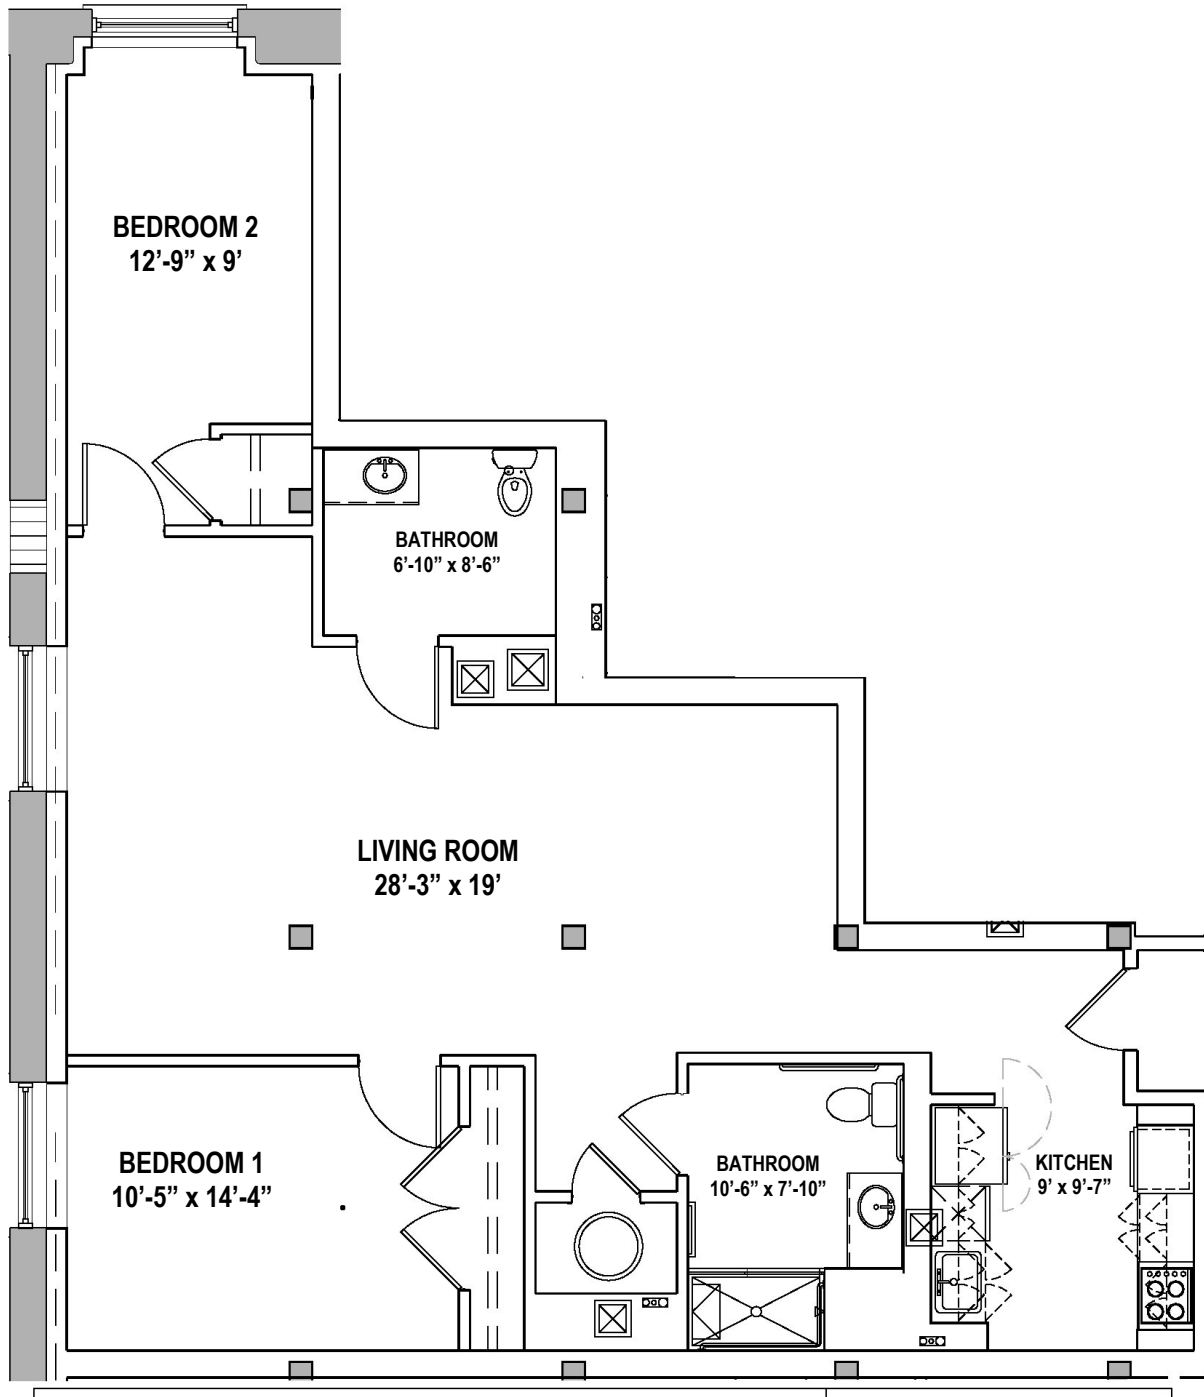

COTTON MILL

UNIT C (HP)*

1,132 square feet
2 Bedroom, 3/4 + 1/2 Bath

** The dimensions, size, configuration and other information contained on this sheet are subject to change without notice and are meant to be illustrative only.*