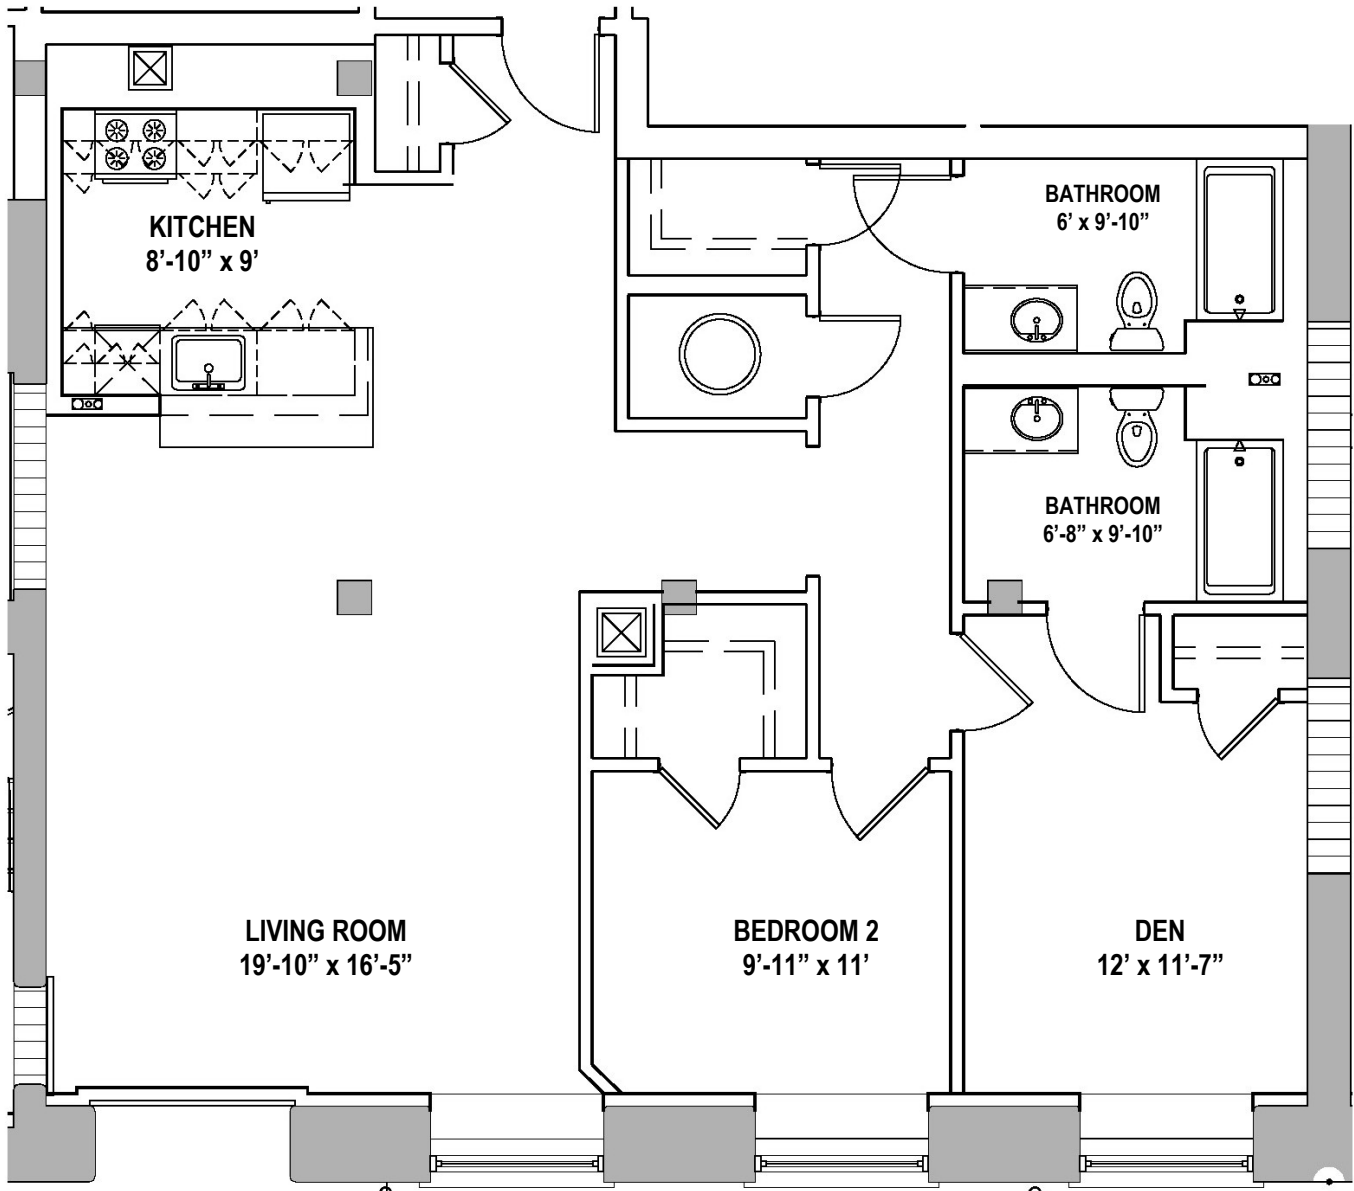

COTTON MiLL

UNIT Q-1*

1,161 square feet
2 Bedrooms, Den, 2 Baths

* The dimensions, size, configuration and other information contained on this sheet are subject to change without notice and are meant to be illustrative only.