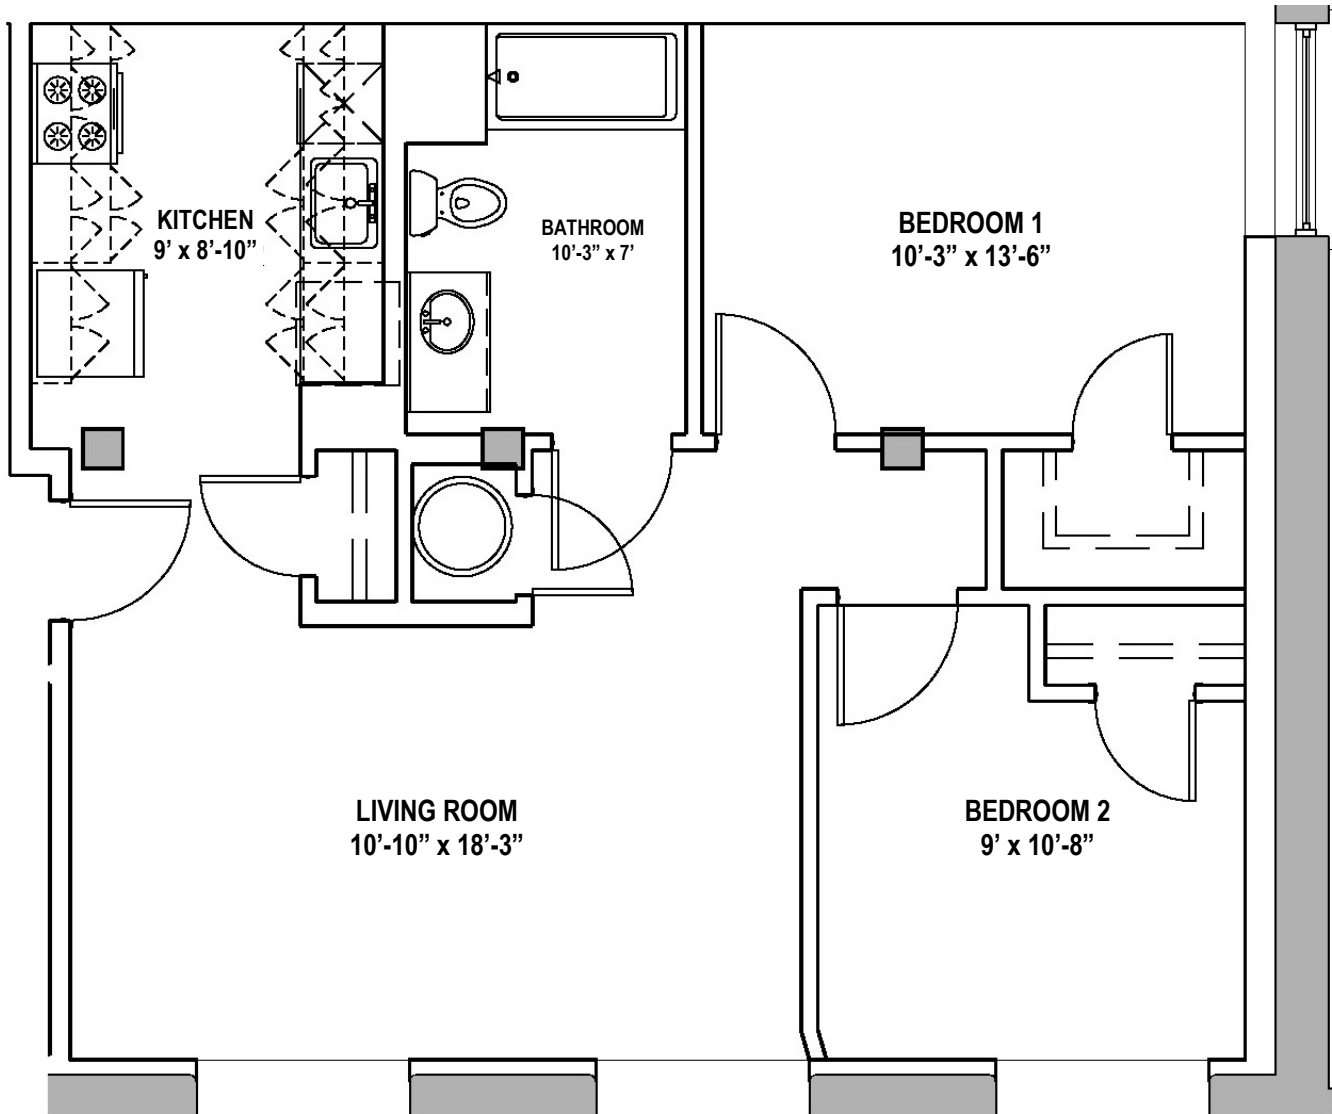

## UNIT G-1\*

761 square feet  
2 Bedrooms, 1 Bath

*\* The dimensions, size, configuration and other information contained on this sheet are subject to change without notice and are meant to be illustrative only.*