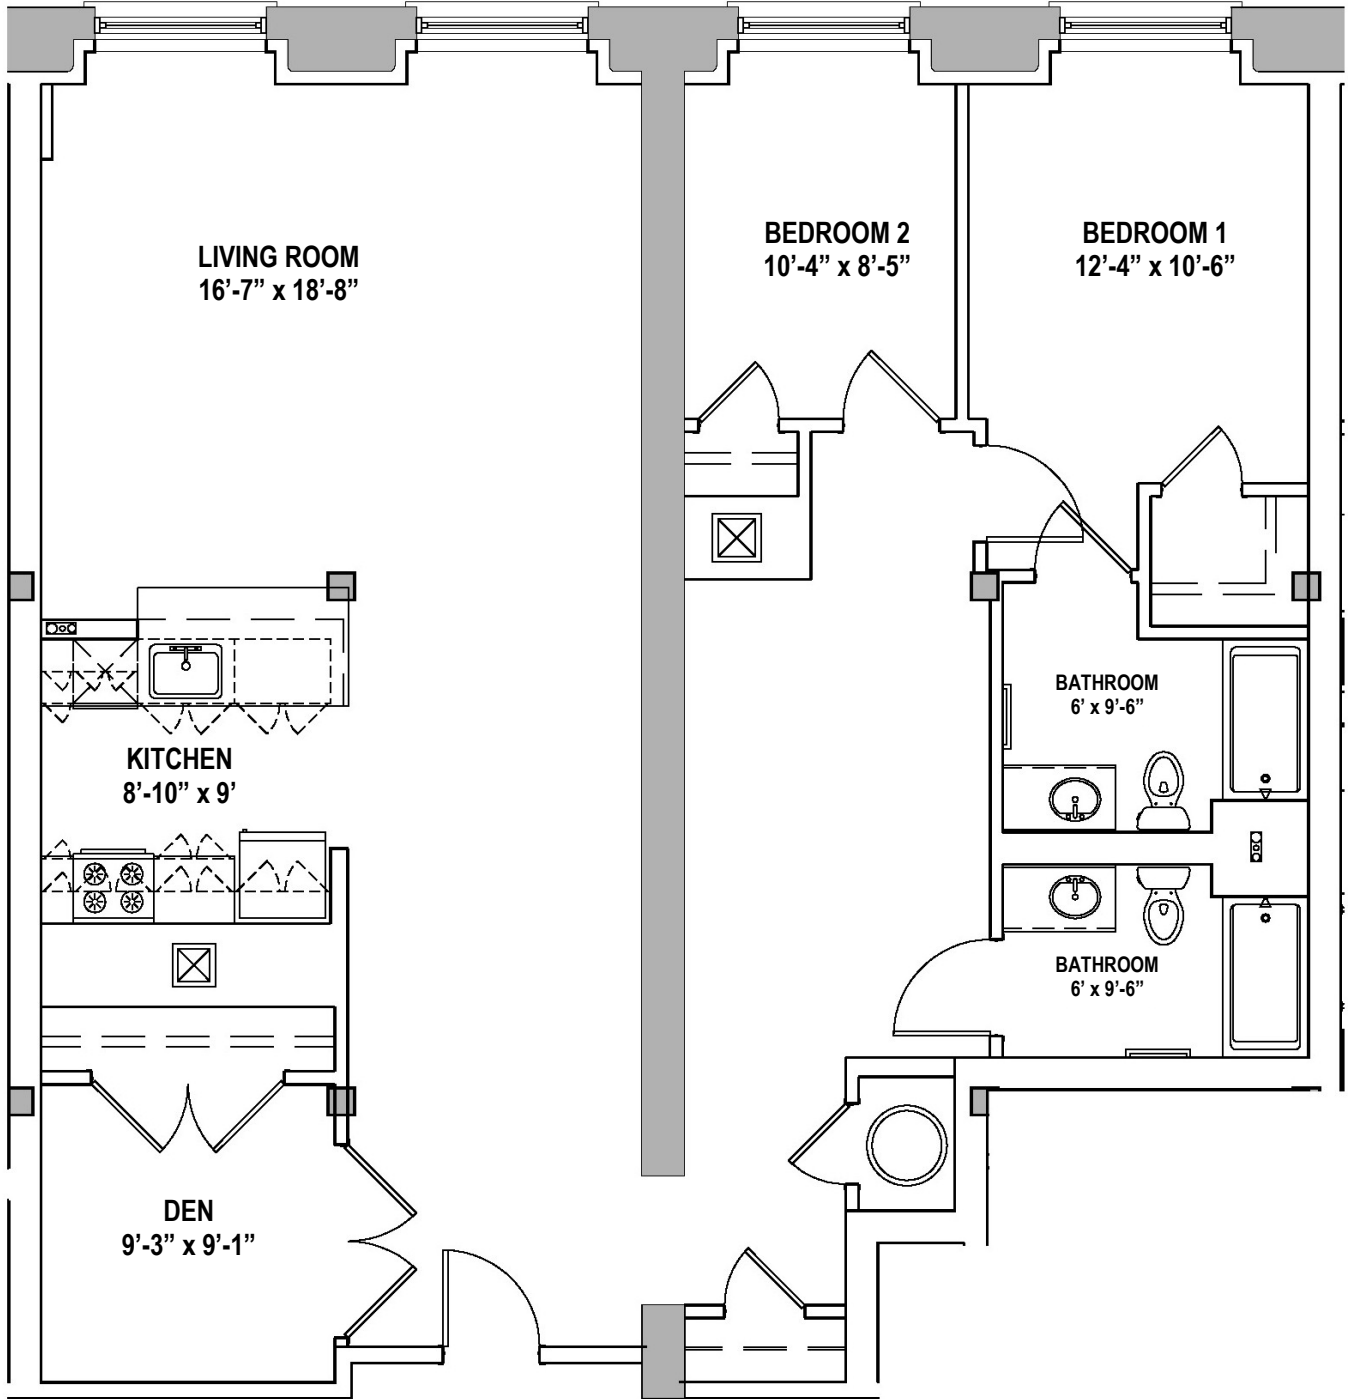

COTTON MiLL

UNIT F*

1,445 square feet
2 Bedrooms, Den, 2 Baths

* The dimensions, size, configuration and other information contained on this sheet are subject to change without notice and are meant to be illustrative only.