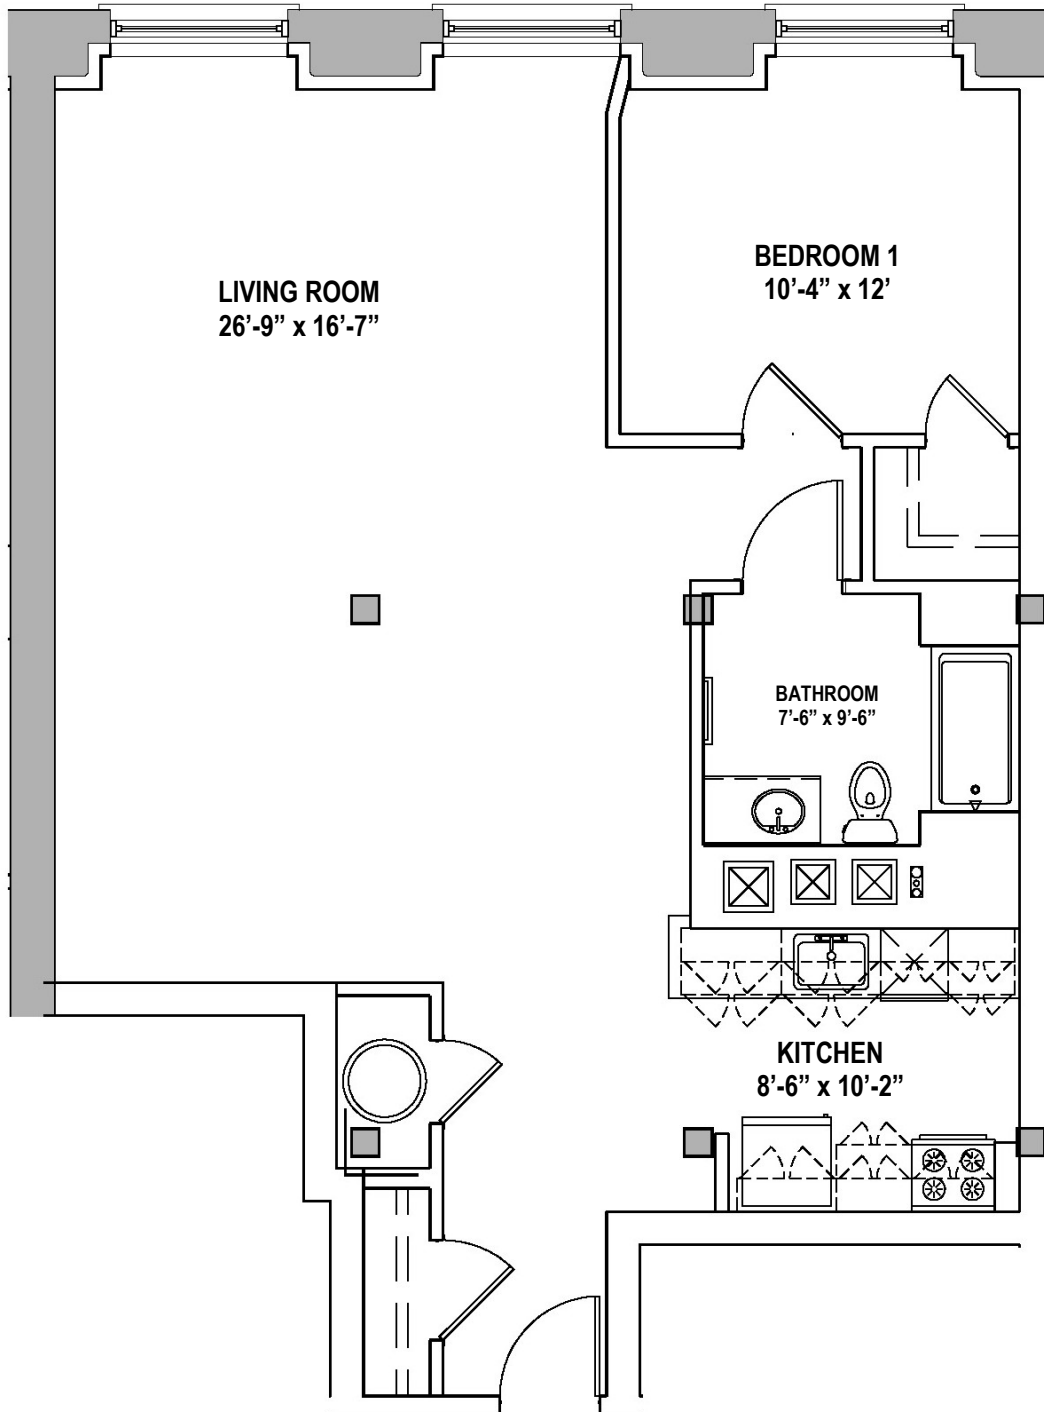

## UNIT E-1\*

960 square feet  
1 Bedroom, 1 Bath

\* The dimensions, size, configuration and other information contained on this sheet are subject to change without notice and are meant to be illustrative only.