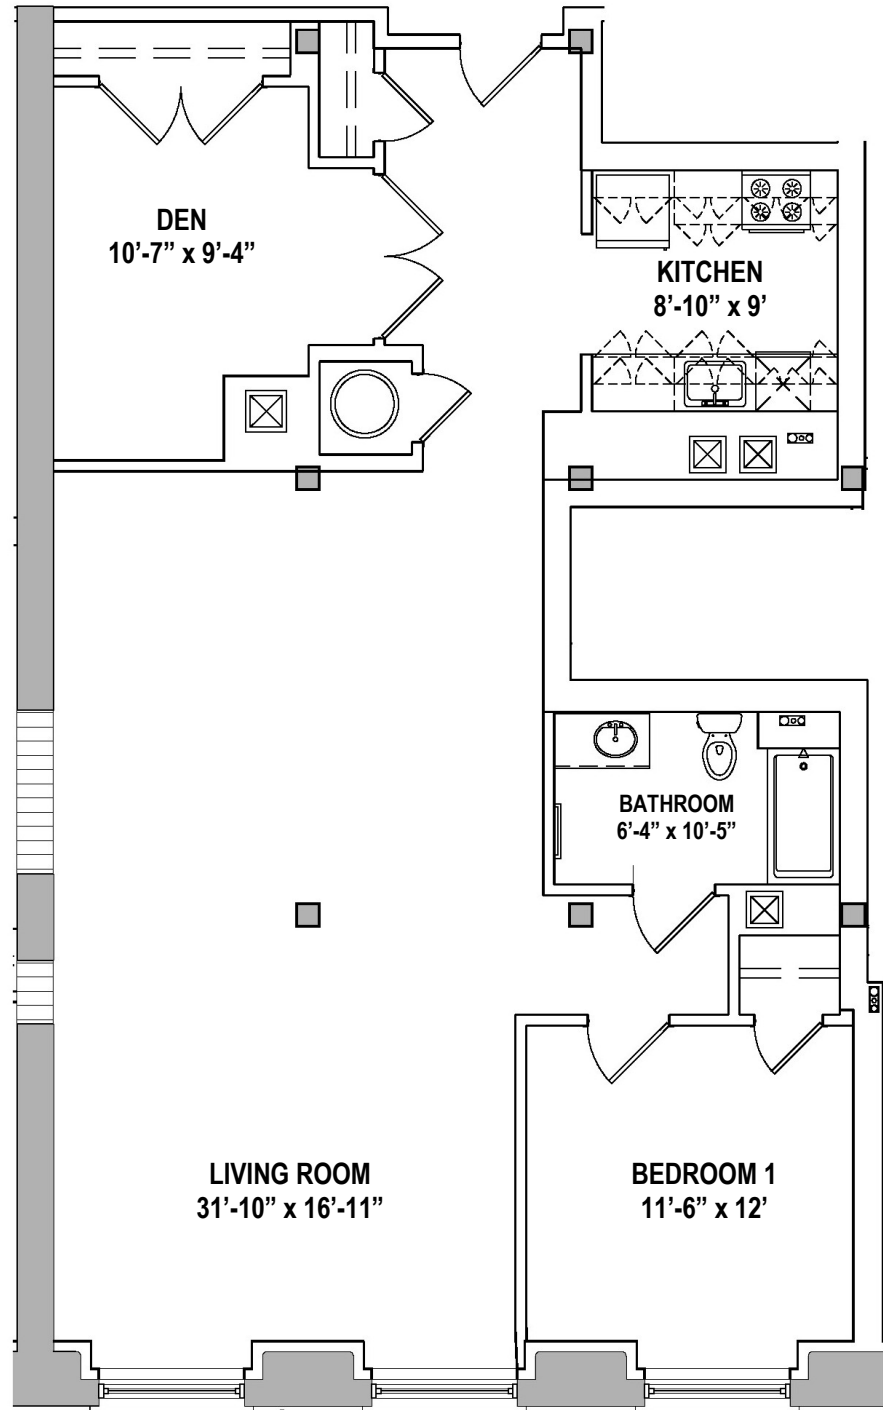

COTTON MiLL

UNIT J*

1,211 square feet
1 Bedroom, Den, 1 Bath

* The dimensions, size, configuration and other information contained on this sheet are subject to change without notice and are meant to be illustrative only.