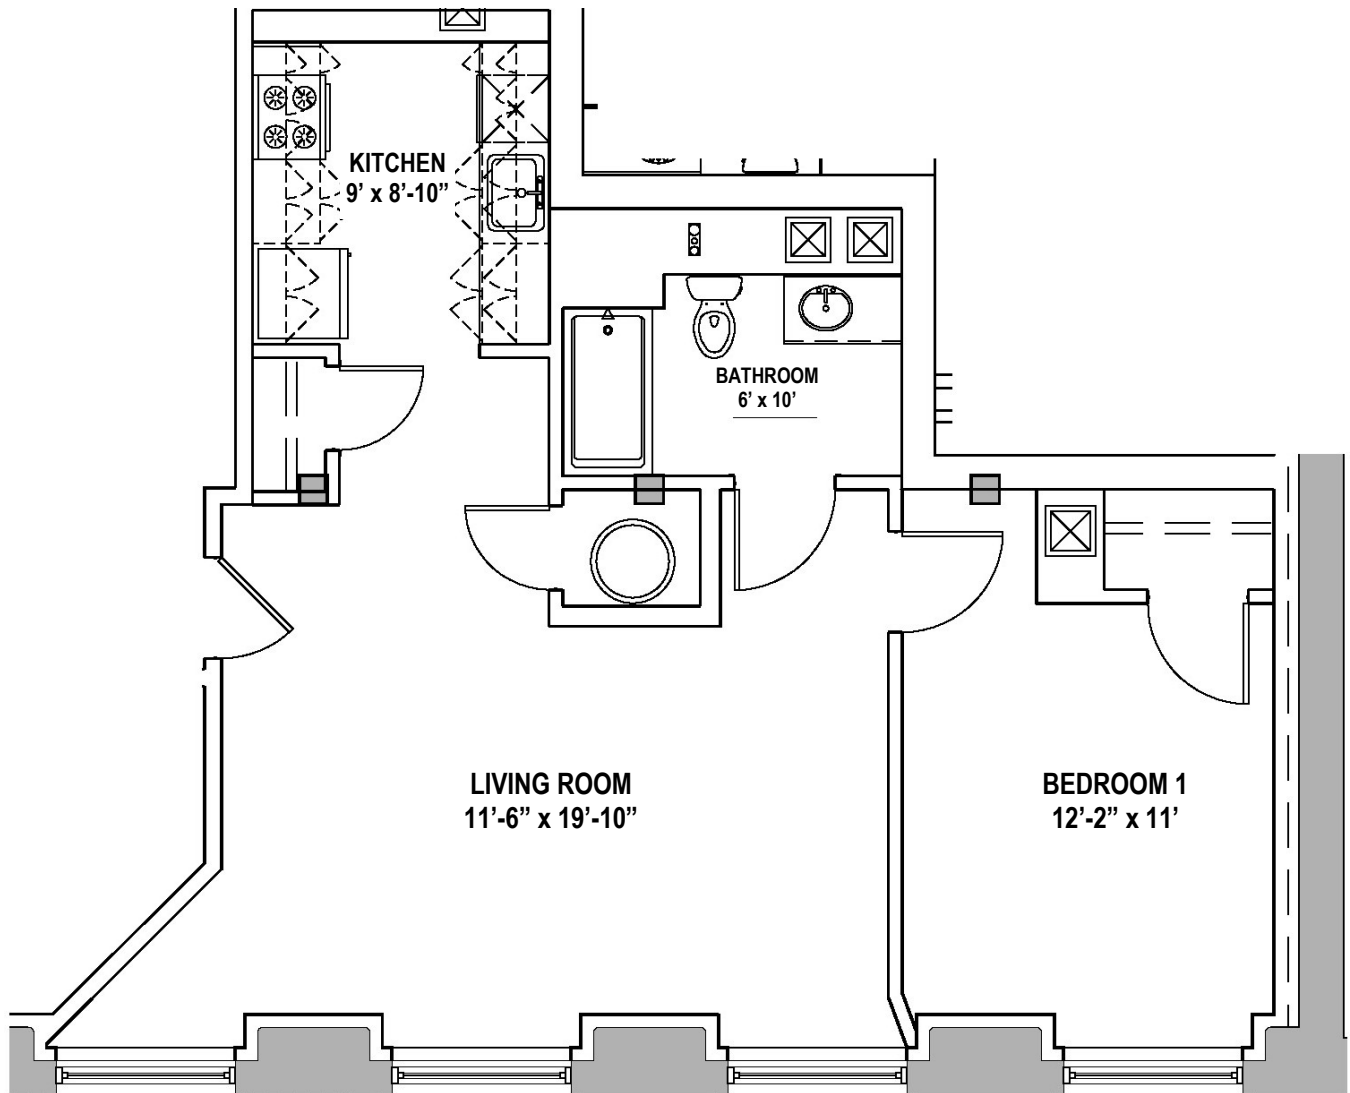

## UNIT G\*

674 square feet  
1 Bedroom, 1 Bath

*\* The dimensions, size, configuration and other information contained on this sheet are subject to change without notice and are meant to be illustrative only.*