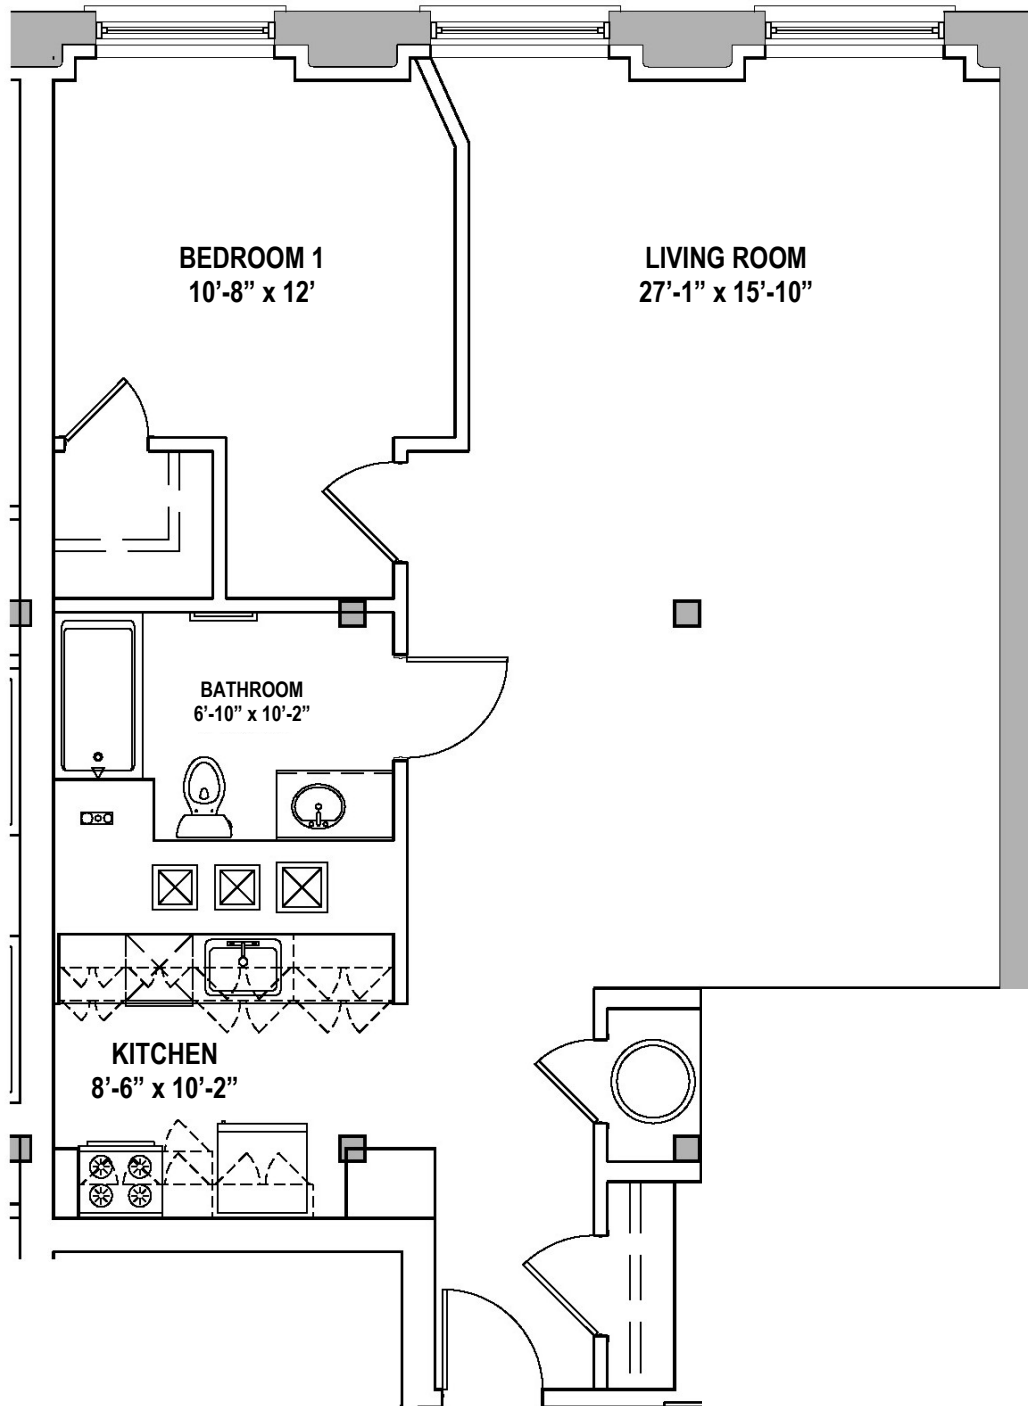

COTTON MiLL

UNIT E*

929 square feet
1 Bedroom, 1 Bath

* The dimensions, size, configuration and other information contained on this sheet are subject to change without notice and are meant to be illustrative only.